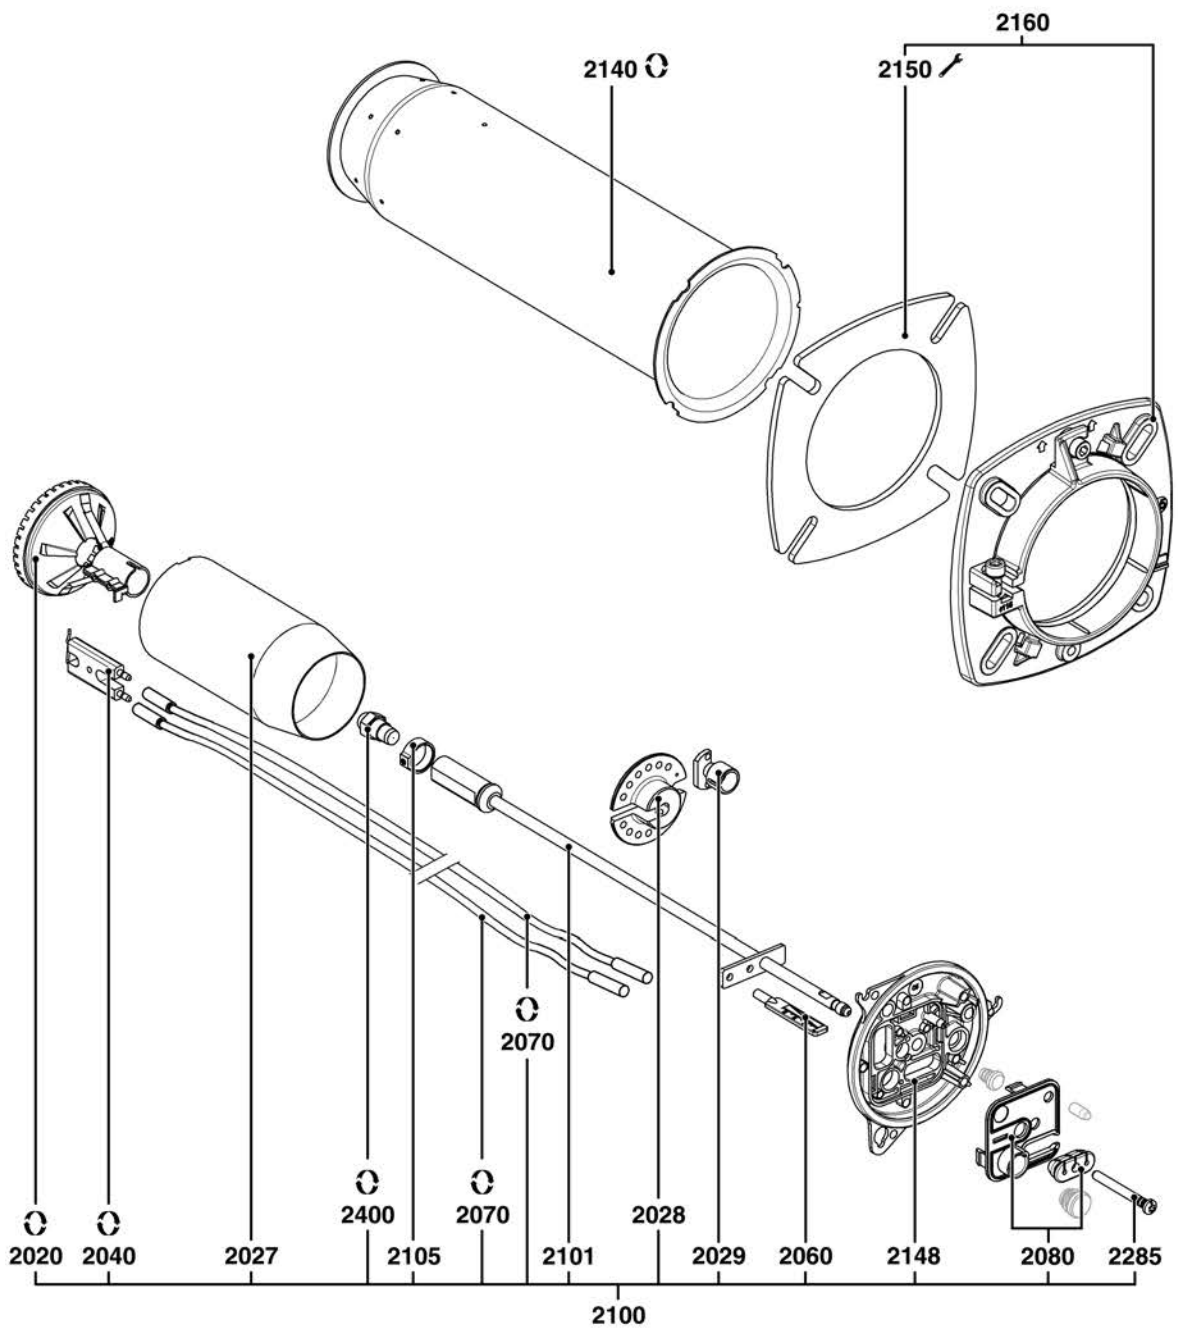

2000

CB-VE 2.100/150 D

Oil burner