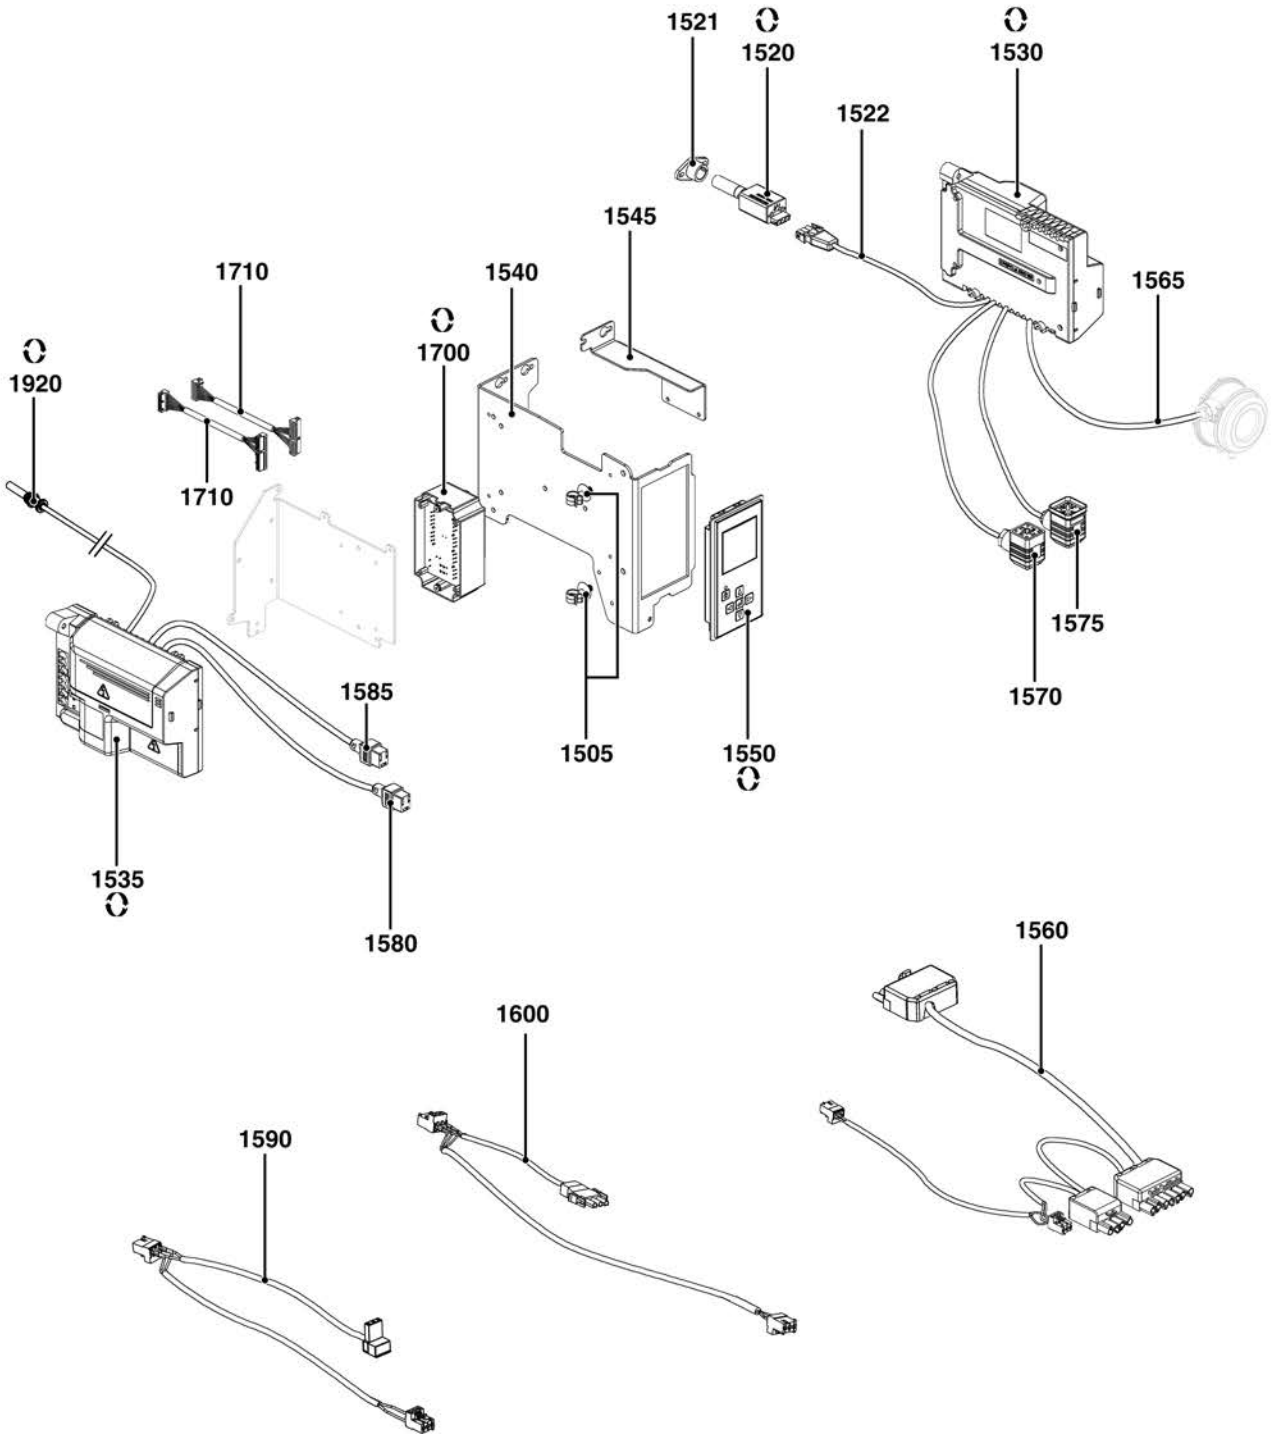

SPARE PARTS EXPLODED VIEW DUAL-FUEL BURNERS

Model

CB-VGL4DP

R8220104-03 - 06/11/2019

CB-VGL4DP

Dual-Fuel burner

1	3834553	BB-VGL4.460 DP	06-2014	-
2	3834554	BB-VGL4.610 DP	06-2014	-
3	3834555	CH-D0531 - T1/KN	06-2014	-
4	3834556	CH-D0531 - T2/KL	06-2014	-
5	3834557	CH-D0532 - T1/KN	06-2014	-
6	3834558	CH-D0532 - T2/KL	06-2014	-
7	3832064	GT-D311-3/4"-RP1"	06-2010	-
8	3832063	GT-D312-1"1/4-RP1"1/4	12-2008	-
9	3833192	GT-D327-1"1/2-RP2"	02-2011	-
Col	Reference	Model type	Begin	End

IDENTIFICATION PLATE

SERIAL NUMBER

7 Characters : 00001 / K A

Sequential number

Trimester of manufacture : from A to D

Year of manufacture : K → 2003
L → 2004
M → 2005
etc ...

8 Characters : 00001 / L 09

Sequential number