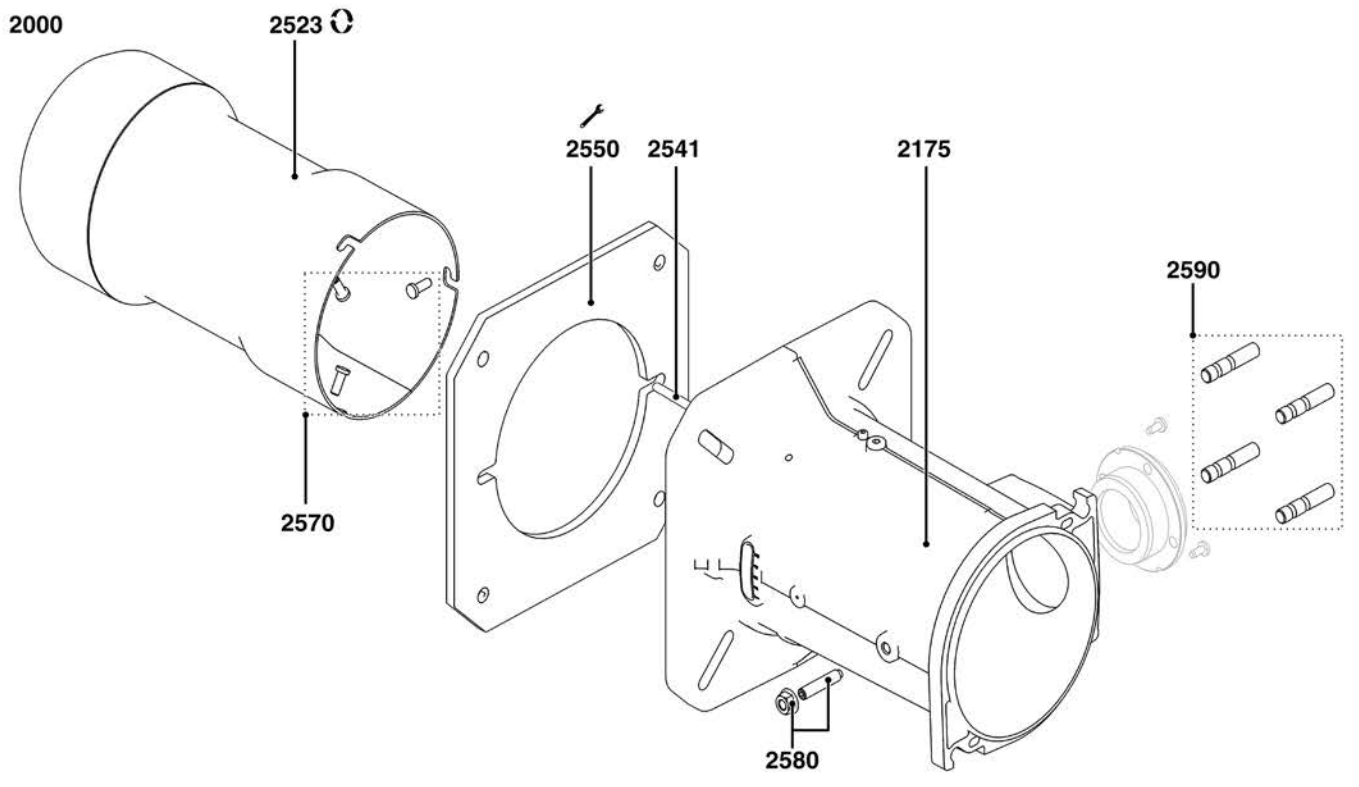

SPARE PARTS EXPLODED VIEW DUAL-FUEL BURNERS

Model

CB-VGL4DP

R8220104-03 - 06/11/2019

CB-VGL4DP

Dual-Fuel burner

1	3834553	BB-VGL4.460 DP	06-2014	-
2	3834554	BB-VGL4.610 DP	06-2014	-
3	3834555	CH-D0531 - T1/KN	06-2014	-
4	3834556	CH-D0531 - T2/KL	06-2014	-
5	3834557	CH-D0532 - T1/KN	06-2014	-
6	3834558	CH-D0532 - T2/KL	06-2014	-
7	3832064	GT-D311-3/4"-RP1"	06-2010	-
8	3832063	GT-D312-1"1/4-RP1"1/4	12-2008	-
9	3833192	GT-D327-1"1/2-RP2"	02-2011	-
Col	Reference	Model type	Begin	End

IDENTIFICATION PLATE

SERIAL NUMBER

7 Characters : 00001 / K A

Sequential number

Trimester of manufacture : from A to D

Year of manufacture : K → 2003
L → 2004
M → 2005
etc ...

8 Characters : 00001 / L 09

Sequential number