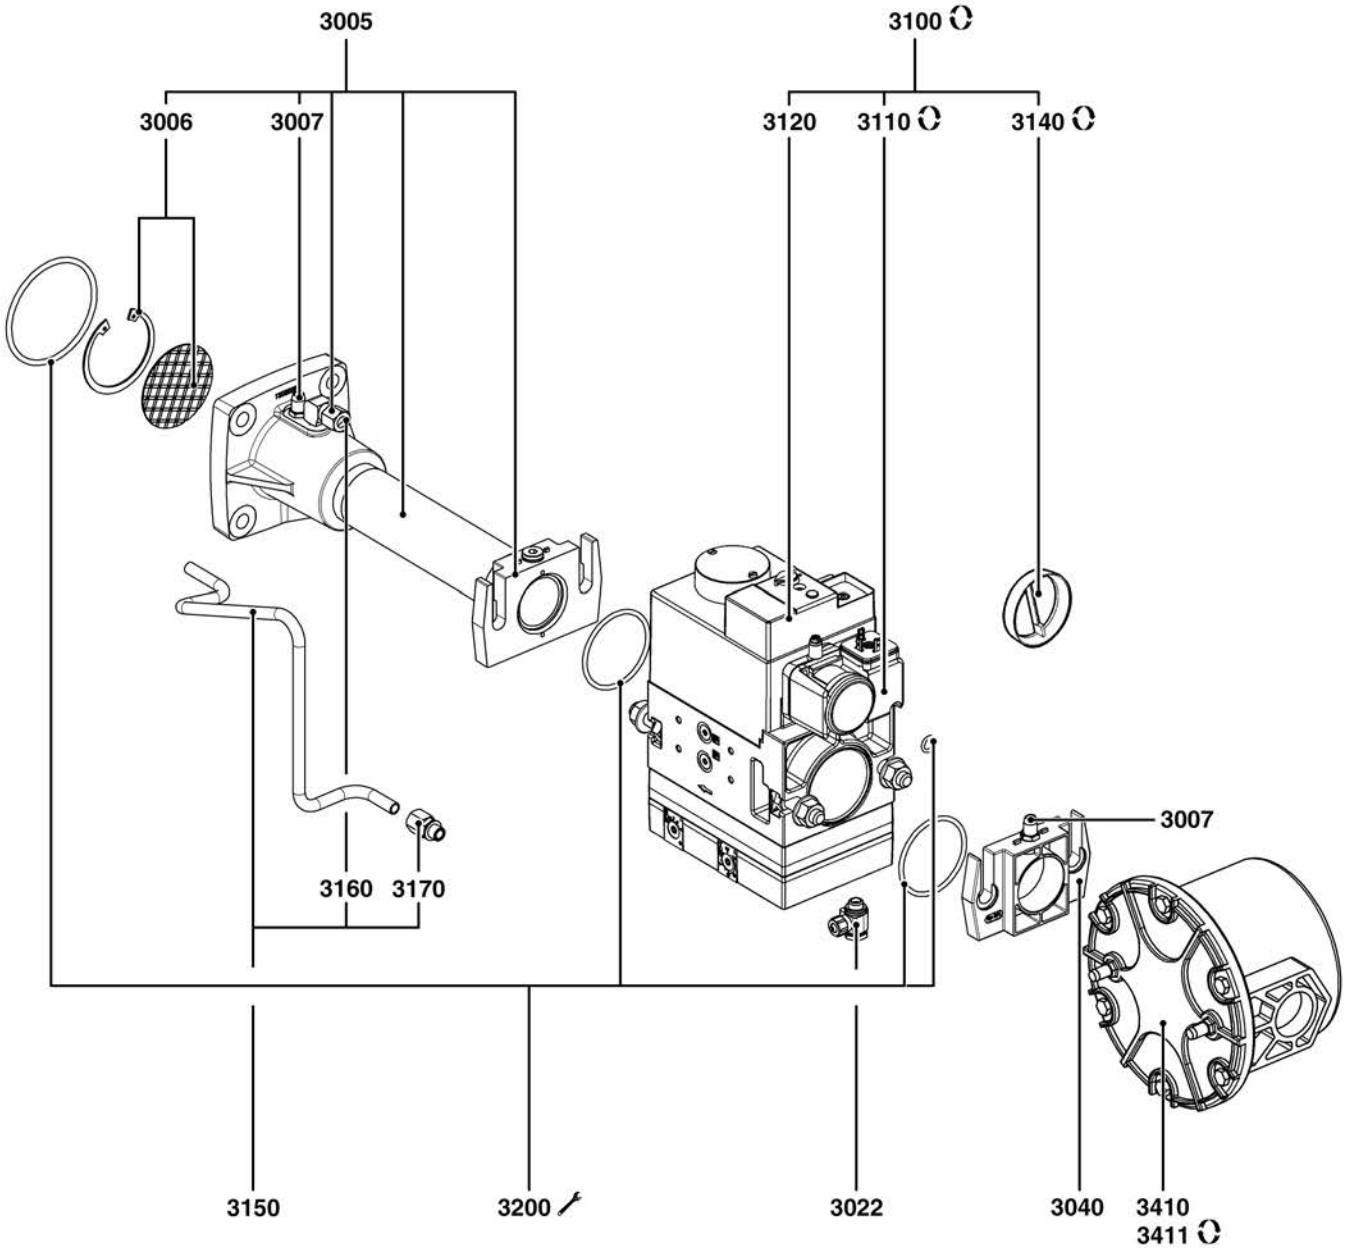

SPARE PARTS EXPLODED VIEW DUAL-FUEL BURNERS

Model

CB-VGL4DP

R8220104-03 - 06/11/2019

CB-VGL4DP

Dual-Fuel burner

1	3834553	BB-VGL4.460 DP	06-2014	-
2	3834554	BB-VGL4.610 DP	06-2014	-
3	3834555	CH-D0531 - T1/KN	06-2014	-
4	3834556	CH-D0531 - T2/KL	06-2014	-
5	3834557	CH-D0532 - T1/KN	06-2014	-
6	3834558	CH-D0532 - T2/KL	06-2014	-
7	3832064	GT-D311-3/4"-RP1"	06-2010	-
8	3832063	GT-D312-1"1/4-RP1"1/4	12-2008	-
9	3833192	GT-D327-1"1/2-RP2"	02-2011	-
Col	Reference	Model type	Begin	End

IDENTIFICATION PLATE

SERIAL NUMBER

7 Characters : 00001 / K A

Sequential number

Trimester of manufacture : from A to D

Year of manufacture : K → 2003
L → 2004
M → 2005
etc ...

8 Characters : 00001 / L 09

Sequential number