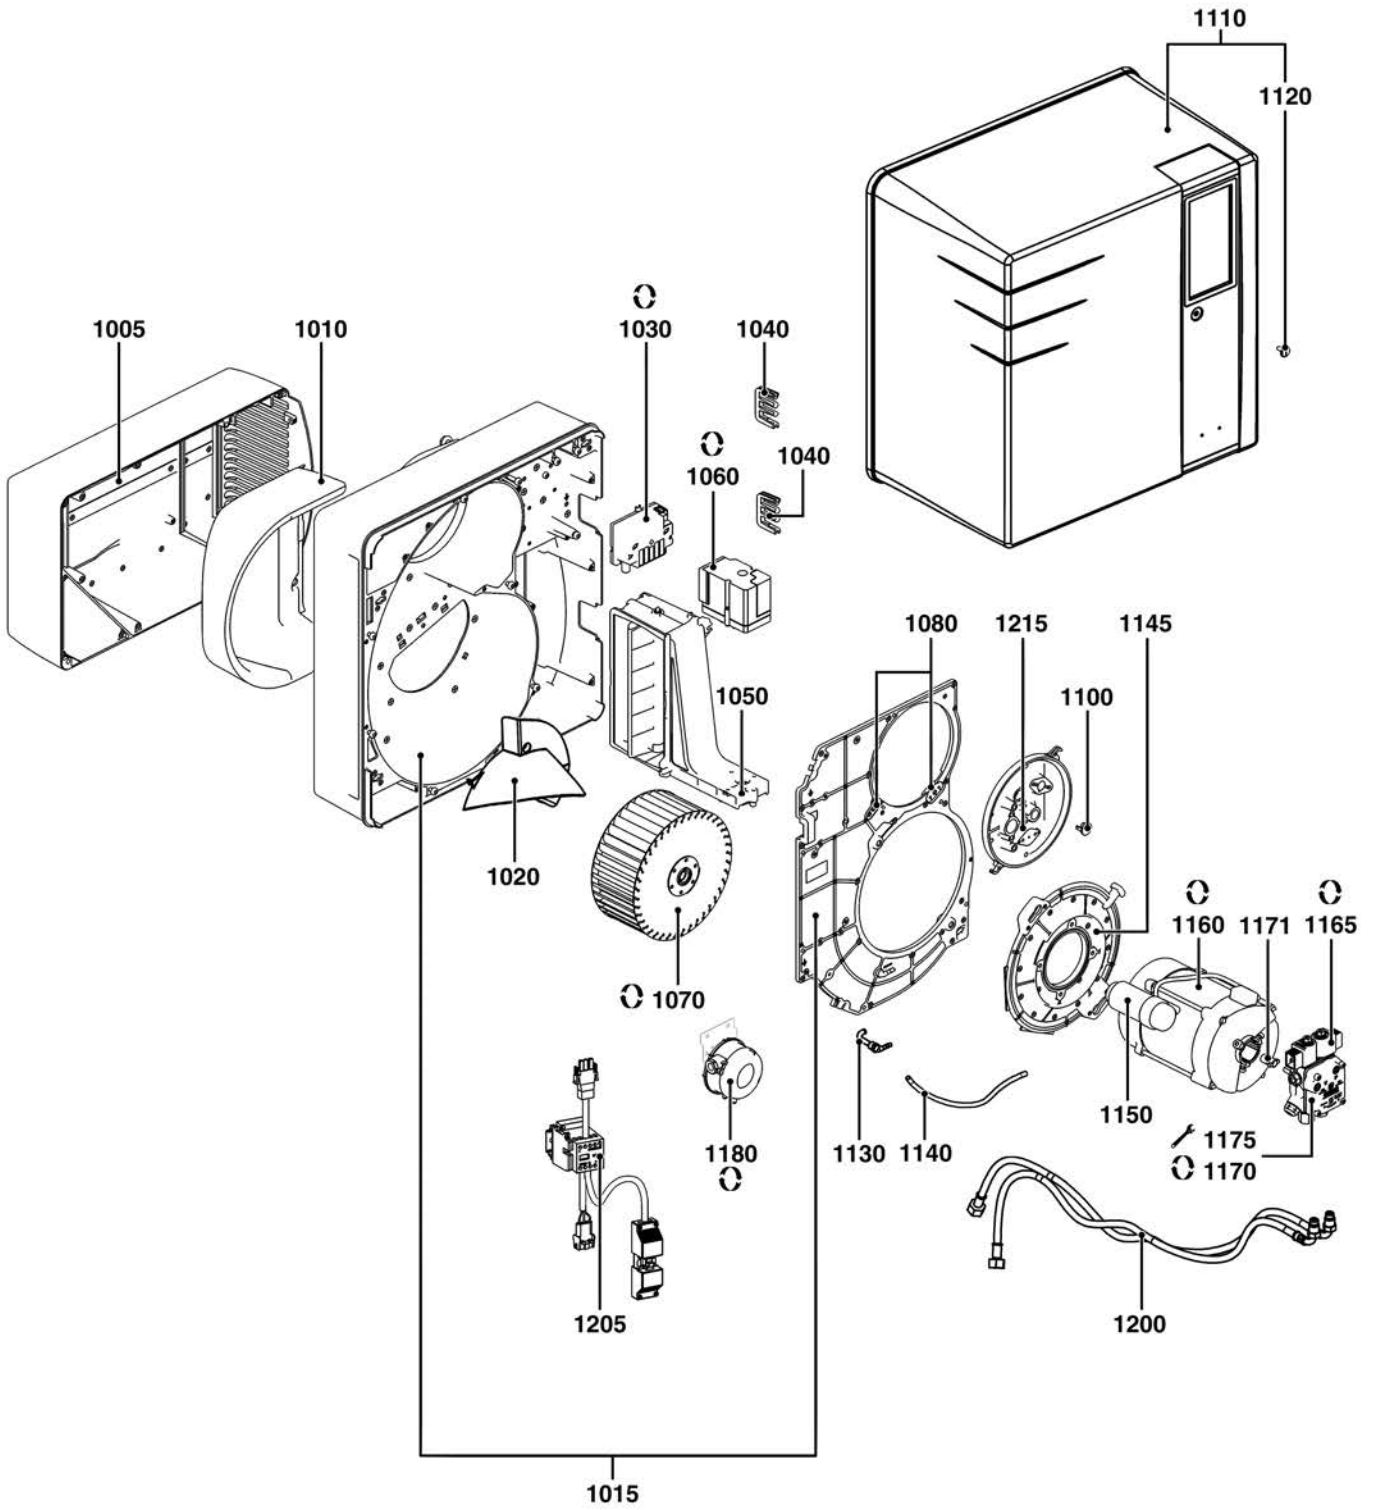

SPARE PARTS EXPLODED VIEW DUAL-FUEL BURNERS

Model

CB-VGL4DP

R8220104-03 - 06/11/2019

CB-VGL4DP

Dual-Fuel burner

1	3834553	BB-VGL4.460 DP	06-2014	-
2	3834554	BB-VGL4.610 DP	06-2014	-
3	3834555	CH-D0531 - T1/KN	06-2014	-
4	3834556	CH-D0531 - T2/KL	06-2014	-
5	3834557	CH-D0532 - T1/KN	06-2014	-
6	3834558	CH-D0532 - T2/KL	06-2014	-
7	3832064	GT-D311-3/4"-RP1"	06-2010	-
8	3832063	GT-D312-1"1/4-RP1"1/4	12-2008	-
9	3833192	GT-D327-1"1/2-RP2"	02-2011	-
Col	Reference	Model type	Begin	End

IDENTIFICATION PLATE

SERIAL NUMBER

7 Characters : 00001 / K A

Sequential number

Trimester of manufacture : from A to D

Year of manufacture : K → 2003
L → 2004
M → 2005
etc ...

8 Characters : 00001 / L 09

Sequential number