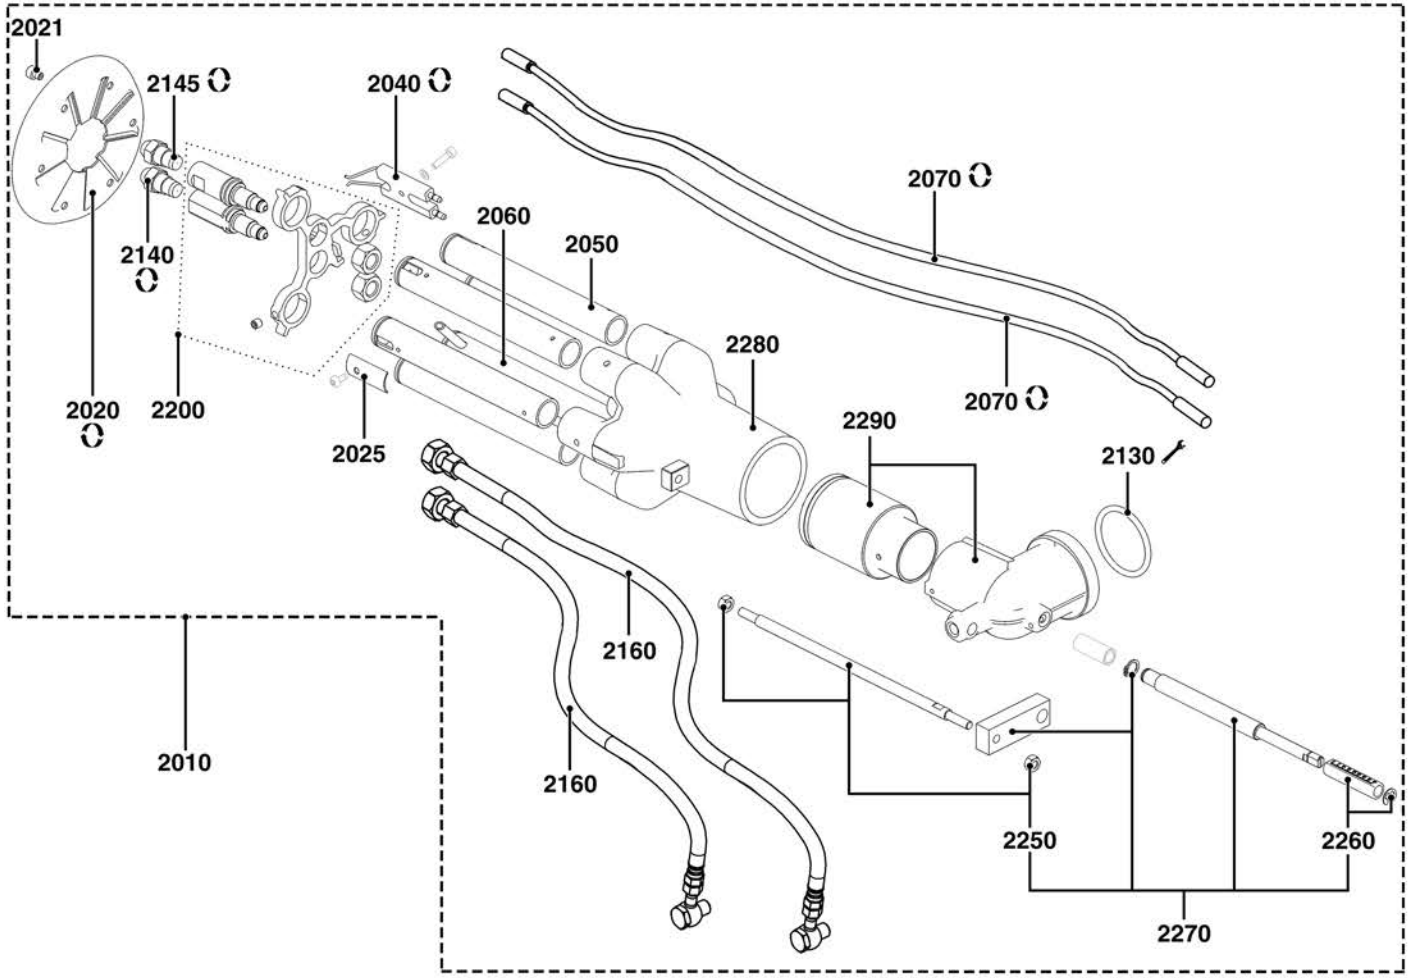

SPARE PARTS EXPLODED VIEW DUAL-FUEL BURNERS

Model

CB-VGL4DP

R8220104-03 - 06/11/2019

CB-VGL4DP

Dual-Fuel burner

1	3834553	BB-VGL4.460 DP	06-2014	-
2	3834554	BB-VGL4.610 DP	06-2014	-
3	3834555	CH-D0531 - T1/KN	06-2014	-
4	3834556	CH-D0531 - T2/KL	06-2014	-
5	3834557	CH-D0532 - T1/KN	06-2014	-
6	3834558	CH-D0532 - T2/KL	06-2014	-
7	3832064	GT-D311-3/4"-RP1"	06-2010	-
8	3832063	GT-D312-1"1/4-RP1"1/4	12-2008	-
9	3833192	GT-D327-1"1/2-RP2"	02-2011	-
Col	Reference	Model type	Begin	End

IDENTIFICATION PLATE

SERIAL NUMBER

7 Characters : 00001 / K A

Sequential number

Trimester of manufacture : from A to D

Year of manufacture : K → 2003
L → 2004
M → 2005
etc ...

8 Characters : 00001 / L 09

Sequential number